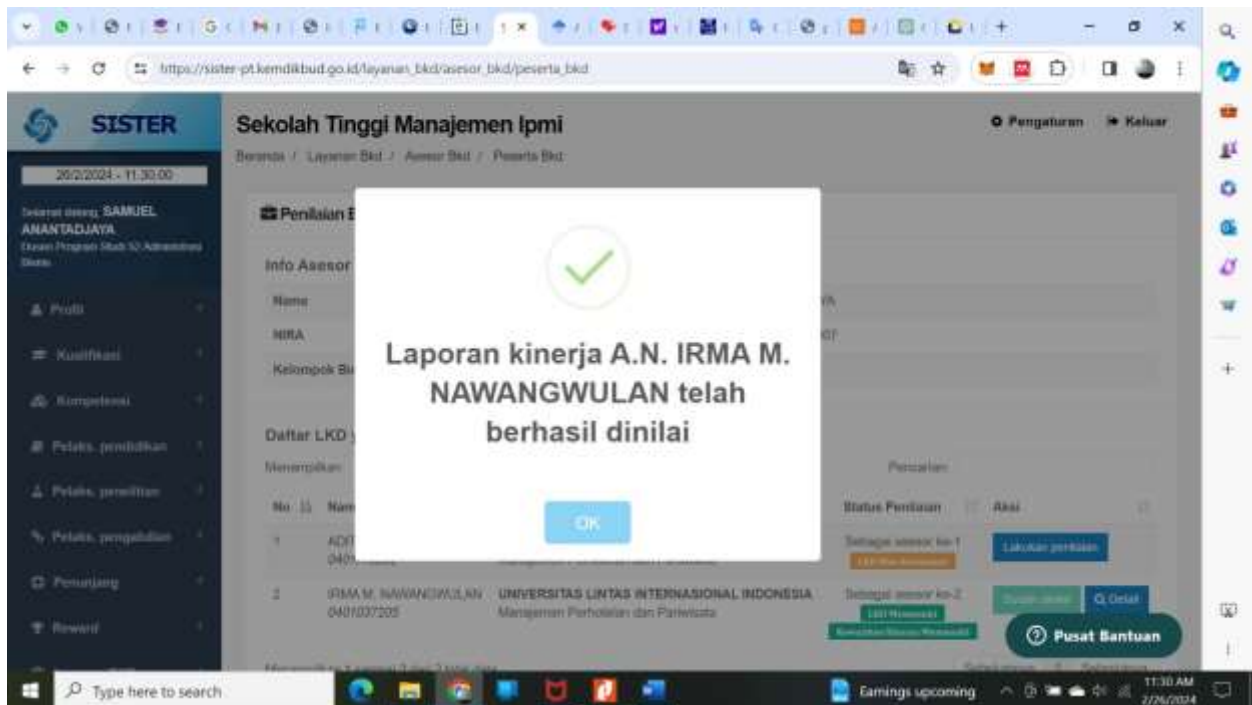

BKD for IULI